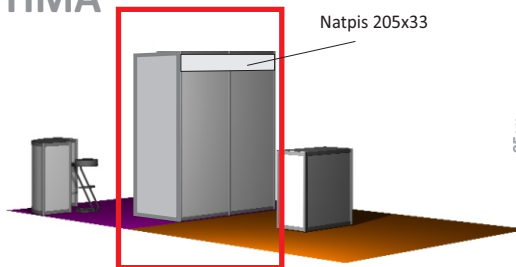

Uređenje PO ELEMENTIMA Arrangement BY ELEMENTS

UKLJUČUJE / INCLUDES:

- tepih / carpet
- kabinu 2x1m / cabine 2x1m
- natpis / inscription board